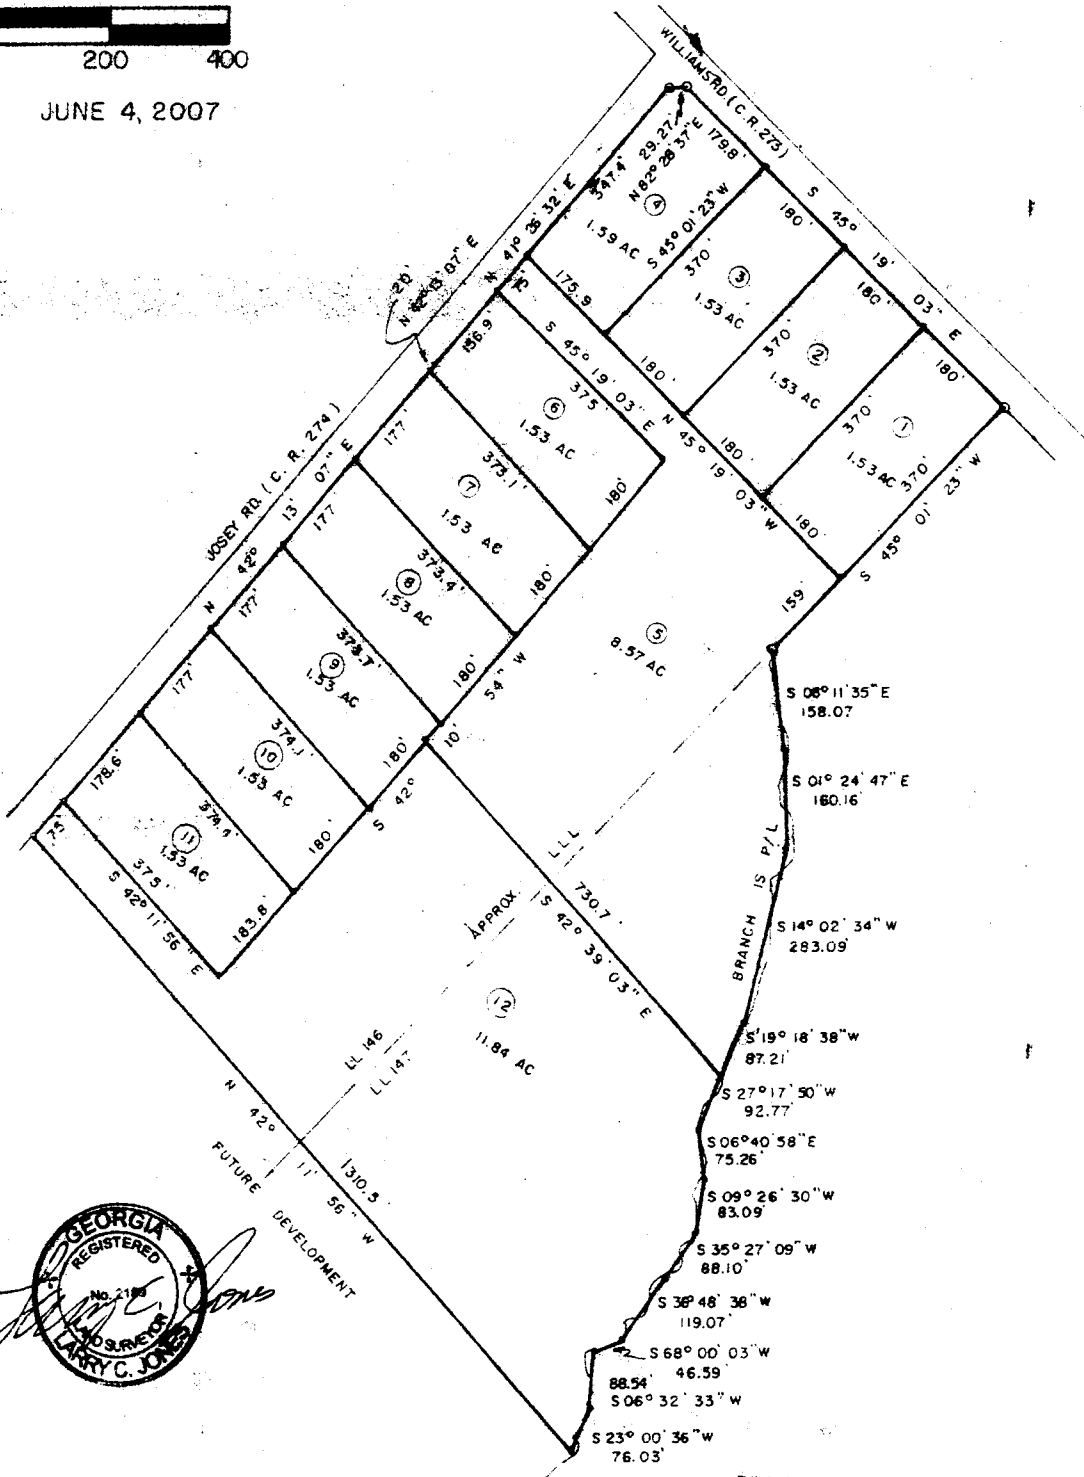

LAURA MEADOWS  
 (PROPOSED SUBDIVISION)  
 PROPERTY OF MIDLAND INVESTMENTS

LOCATION  
 17th LAND DISTRICT  
 LAND LOTS 146 & 147  
 LAURENS COUNTY  
 GEORGIA

JUNE 4, 2007

**JONES LAND SURVEYORS**  
 305 WINCHESTER CT.  
 DUBLIN, GA 31021  
 912-273-6008