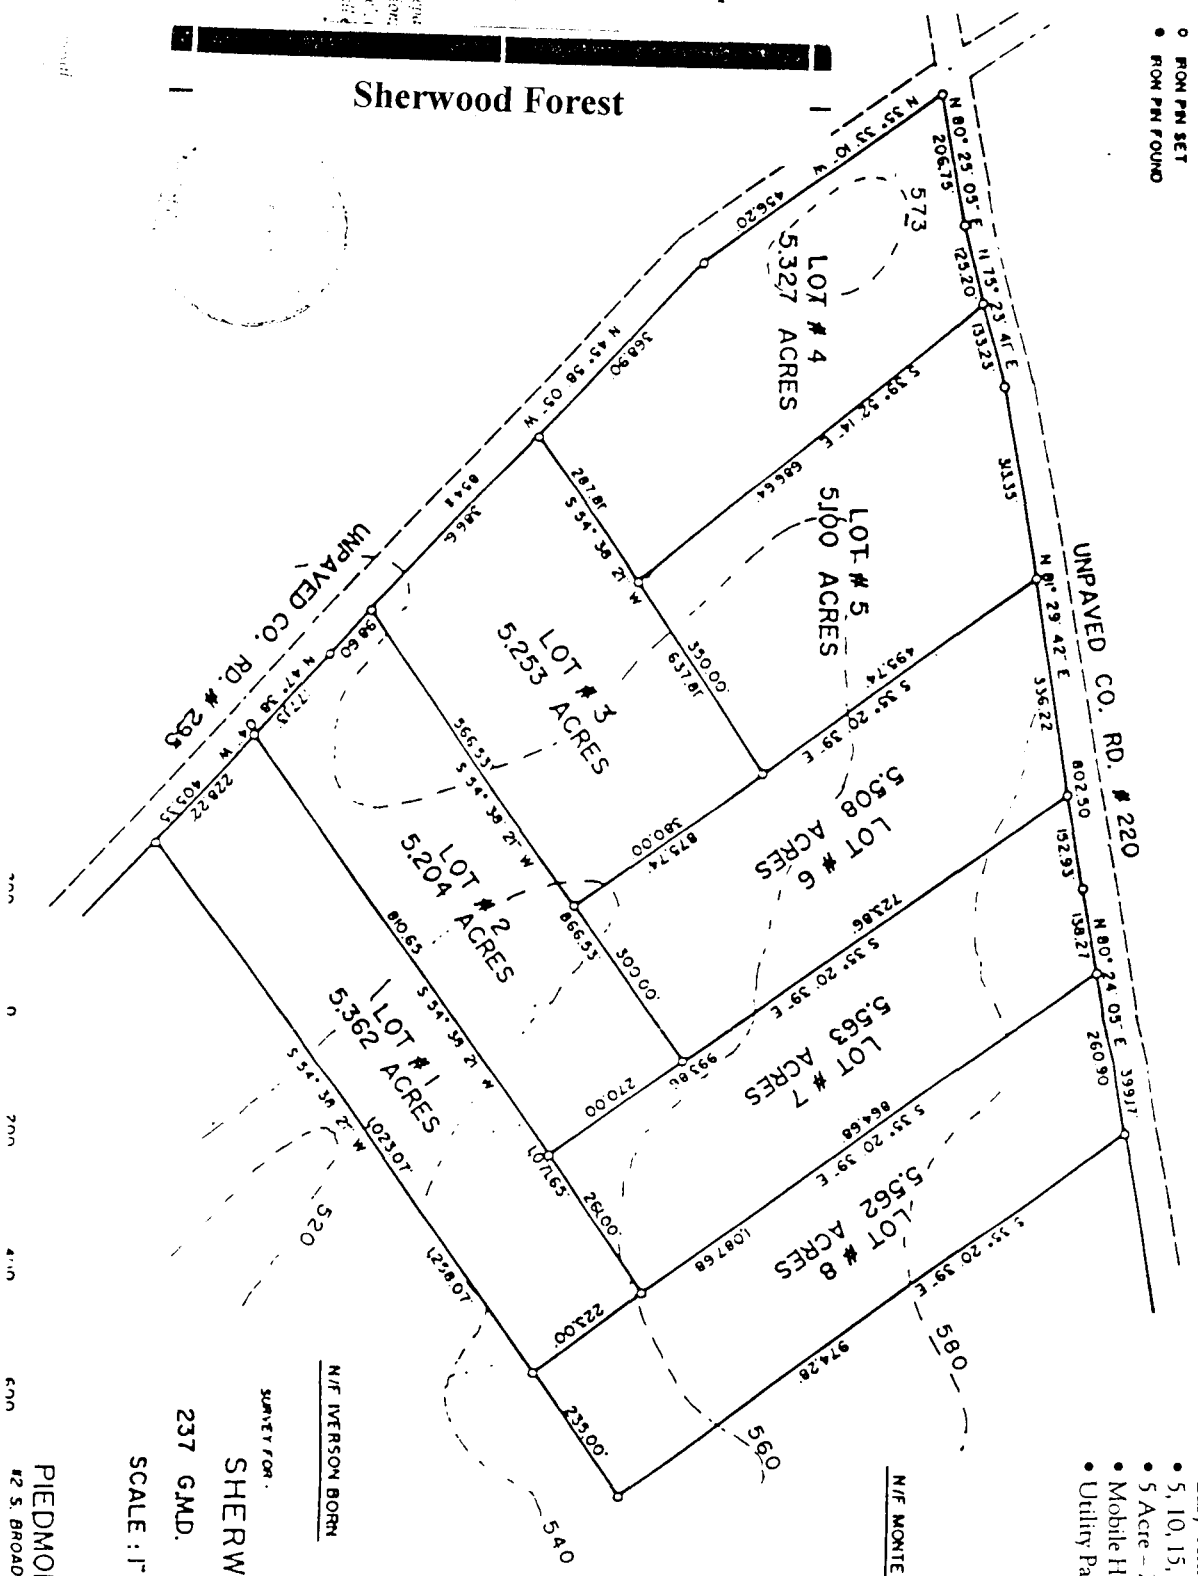

○ FROM P.M. SET
● FROM P.M. FOUND

- OWN (LOOK LAND)
For as Little as \$300 Down!
- Owner Financing
 - Easy Terms
 - 5, 10, 15, and 20 Year Terms
 - 5 Acre - 20 Acre Wooded Tracts
 - Mobile Homes Welcome
 - Utility Package Available

N/IF MONTE CHAMBERS

N/IF IVERSON BORN

SURVEY FOR:

SHERWOOD FOREST

237 G.M.D. OGLETHORPE COUNTY GEORGIA

SCALE: 1" = 200' MAY 14, 1993

PIEDMONT SURVEYING CO.
#2 S. BROAD ST. CRAWFORD, GA 30630

LAND HEADQUARTERS CO.
2350 Prince Ave. Suite 3
Athens, GA 30606
800 750-3523
706-354-8619

Sherwood Forest

UNPAVED CO. RD. # 220

UNPAVED CO. RD. # 283