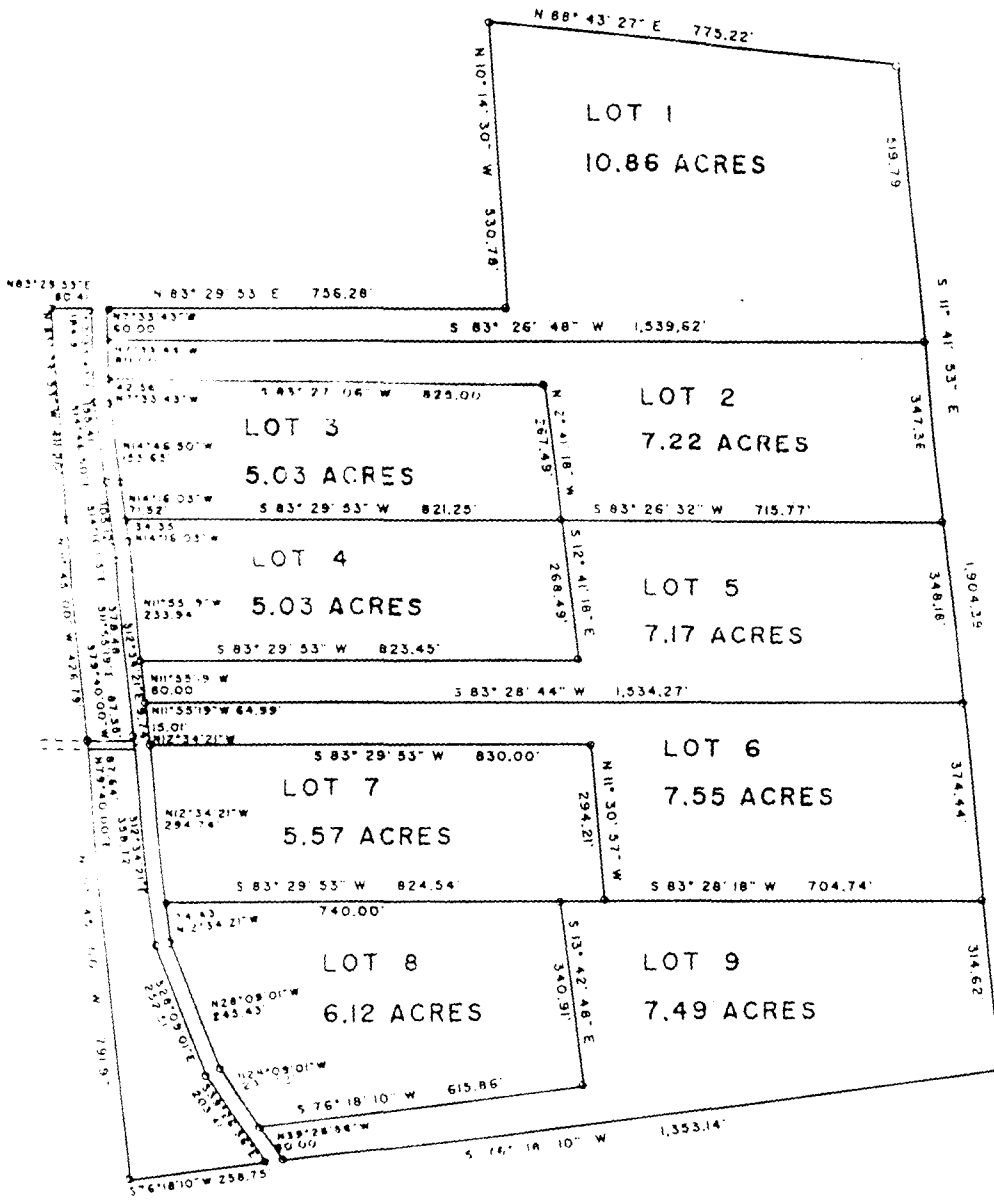

55C

Wilkes Manor

5 Acre - 10 Acre Wooded Tracts
Owner Financing
5, 10, 15, and 20 Year Terms
Mobile Homes Welcome
Wilkes County

LAND HEADQUARTERS CO.

2450 Prince Ave. Suite 3
Athens, GA 30606
706-750-3523
706-354-8619

Approximate No Septic Area